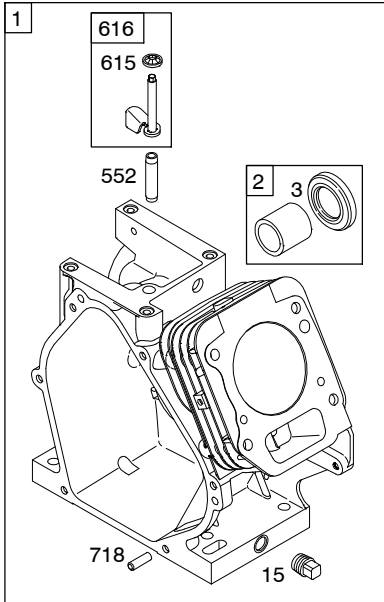

1319 WARNING LABEL

REQUIRED when replacing parts with warning labels affixed.

1058 OPERATOR'S MANUAL

1330 REPAIR MANUAL

1019 LABEL KIT

Illustrations cover a range of engines. Parts shown without corresponding text may not be used on your specific engine.
5750-2 Assemblies include all parts shown in frames. 06/18/2008